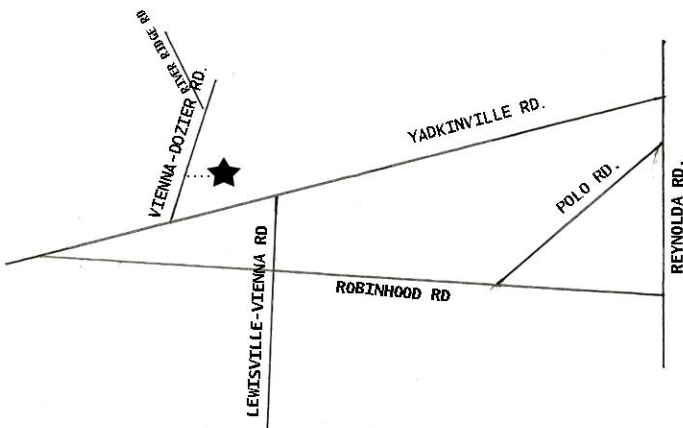

Your food and beverages will be served on compostable/biodegradable picnic ware. We will serve coffee and tea beginning at 10:00... We will begin serving food at 11:00 (FREE!!)

If you would like to bring your own shopping bag or coffee cup, by all means DO IT!

REMEMBER WE TAKE CASH AND CHECKS ONLY!!

Children are always welcome!

NEW AND IMPROVED CHECK-OUT LINES!

IF LOST, CALL LULI 336.577.8817
OR LINDA 919-370.1134